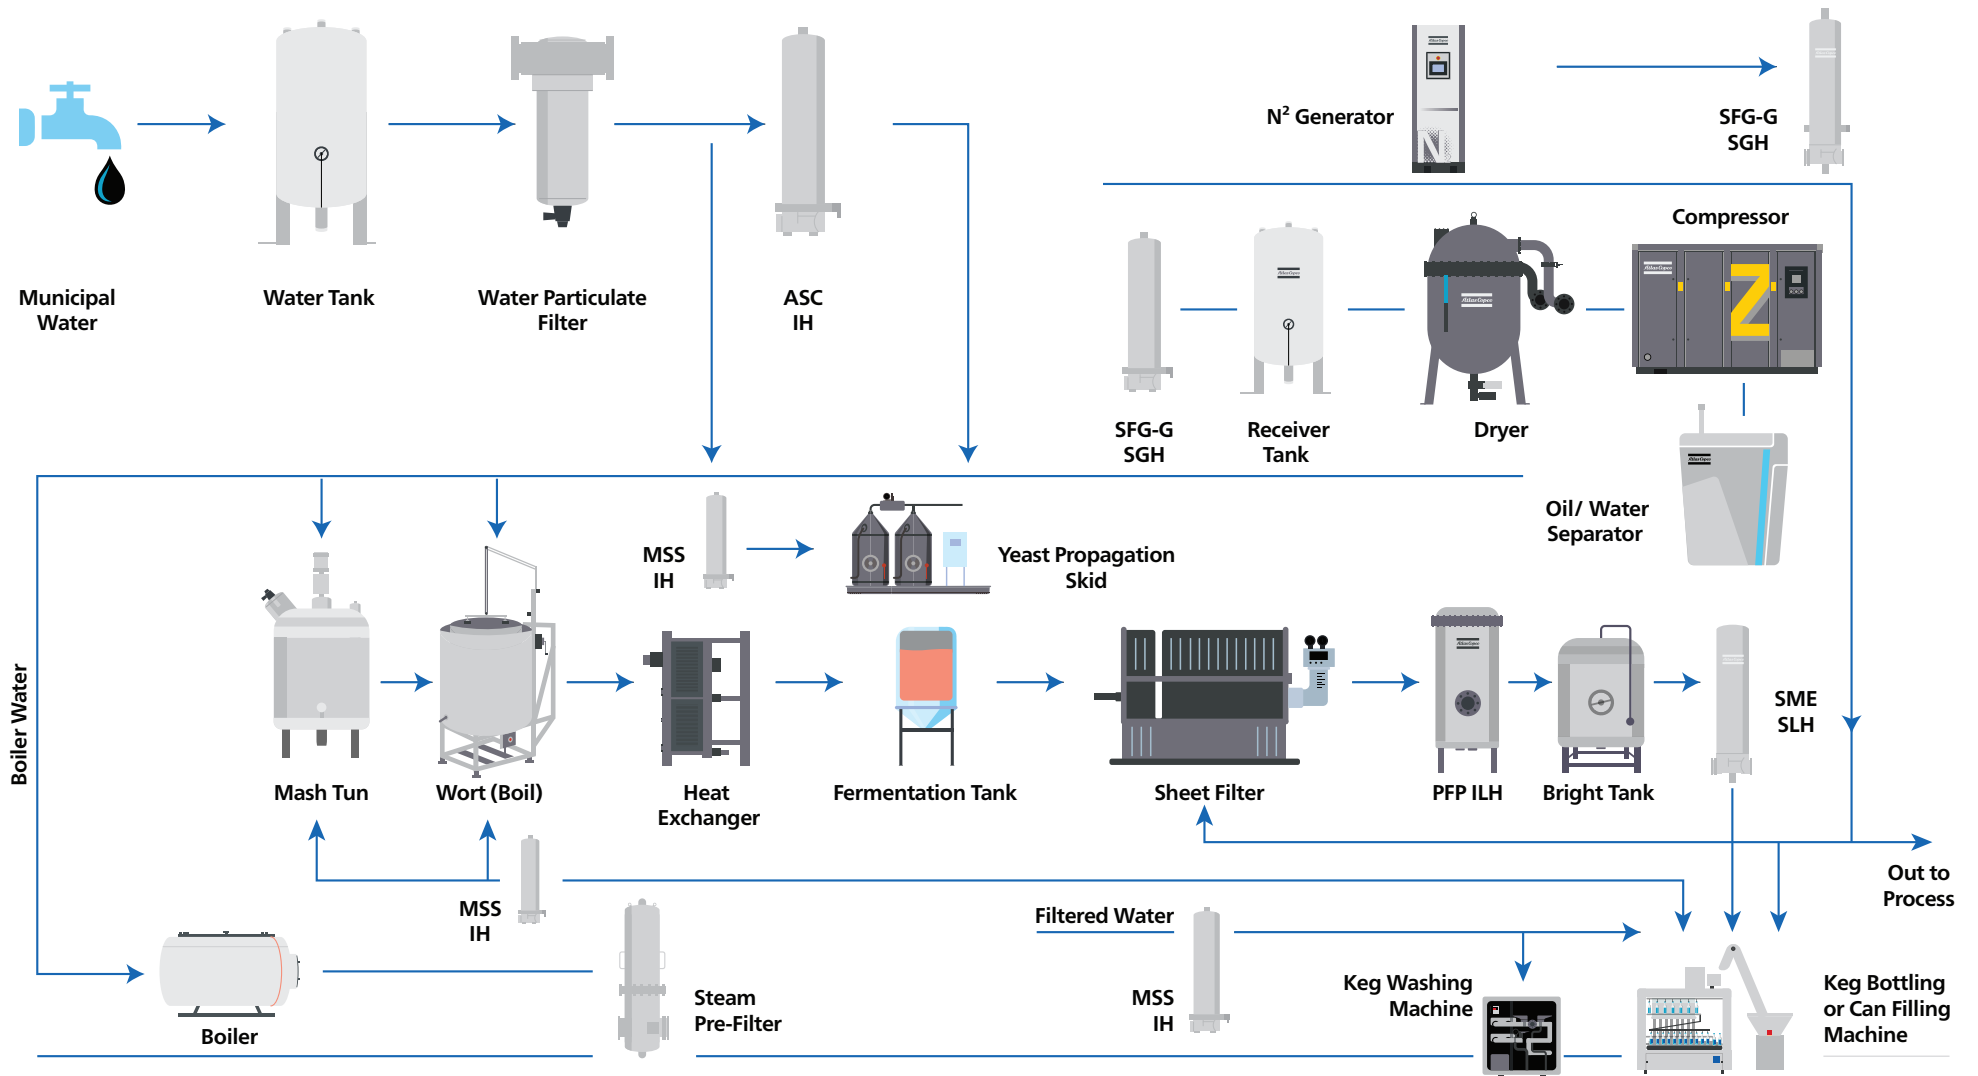

# Process Liquid Filtration Brewery Diagram

Atlas Copco